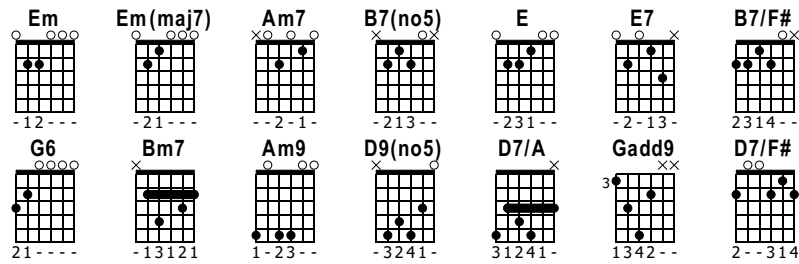

Verde que te quiero verde

(Rumba)

<https://www.youtube.com/watch?v=fkucCGI-VYo>

tabsflamenco.com

Standard tuning

♩ = 170

Em Em(maj7)

Capo. fret 4 let ring

T
A
B

let ring

T
A
B

let ring

T
A
B

let ring

T
A
B

Musical notation for the first system, including a treble clef staff with notes and rests, and a guitar tablature staff with fret numbers and "let ring" markings.

Musical notation for the second system, including a treble clef staff with notes and rests, and a guitar tablature staff with fret numbers and "let ring" markings.

Musical notation for the third system, including a treble clef staff with notes and rests, and a guitar tablature staff with fret numbers and "let ring" markings.

Musical notation for the fourth system, including a treble clef staff with notes and rests, and a guitar tablature staff with fret numbers and "let ring" markings.

Musical notation for the fifth system, including a treble clef staff with notes and rests, and a guitar tablature staff with fret numbers and "let ring" markings.